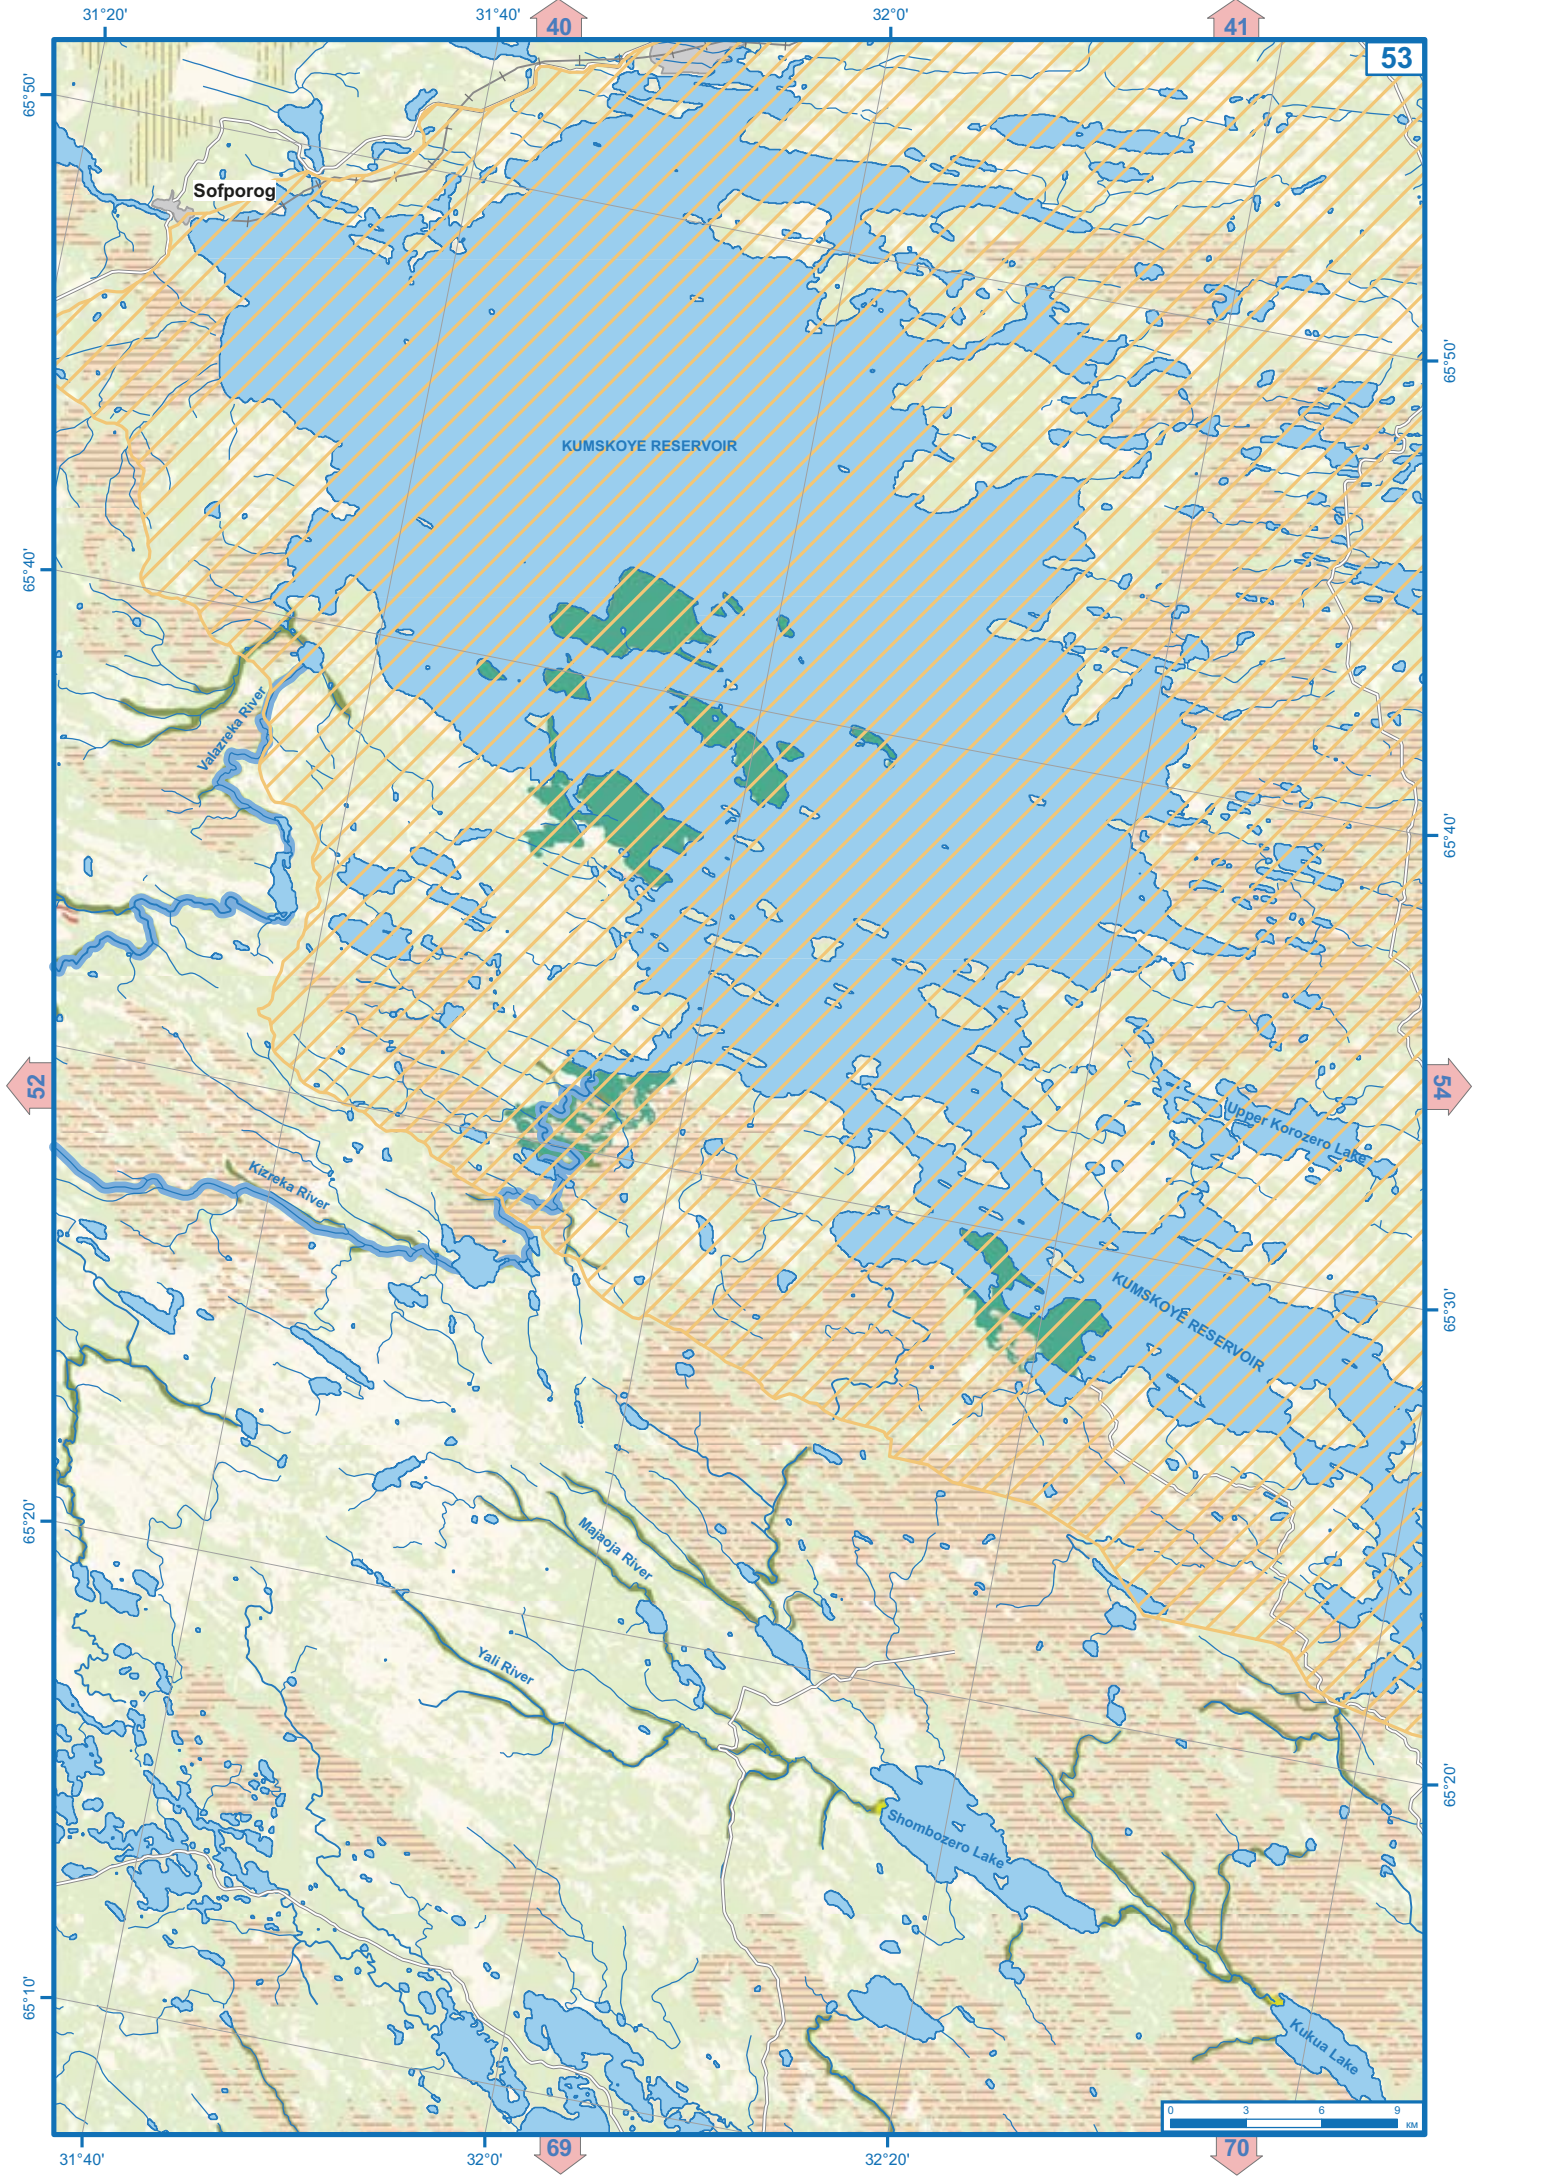

66°50'

66°40'

66°40'

66°30'

66°30'

WHITE SEA

Morzhovets Island

MORZHOVAYA SALMA GULF

MEZEN GULF

Murcha River

49

61

62

33°40'

42

34°20'