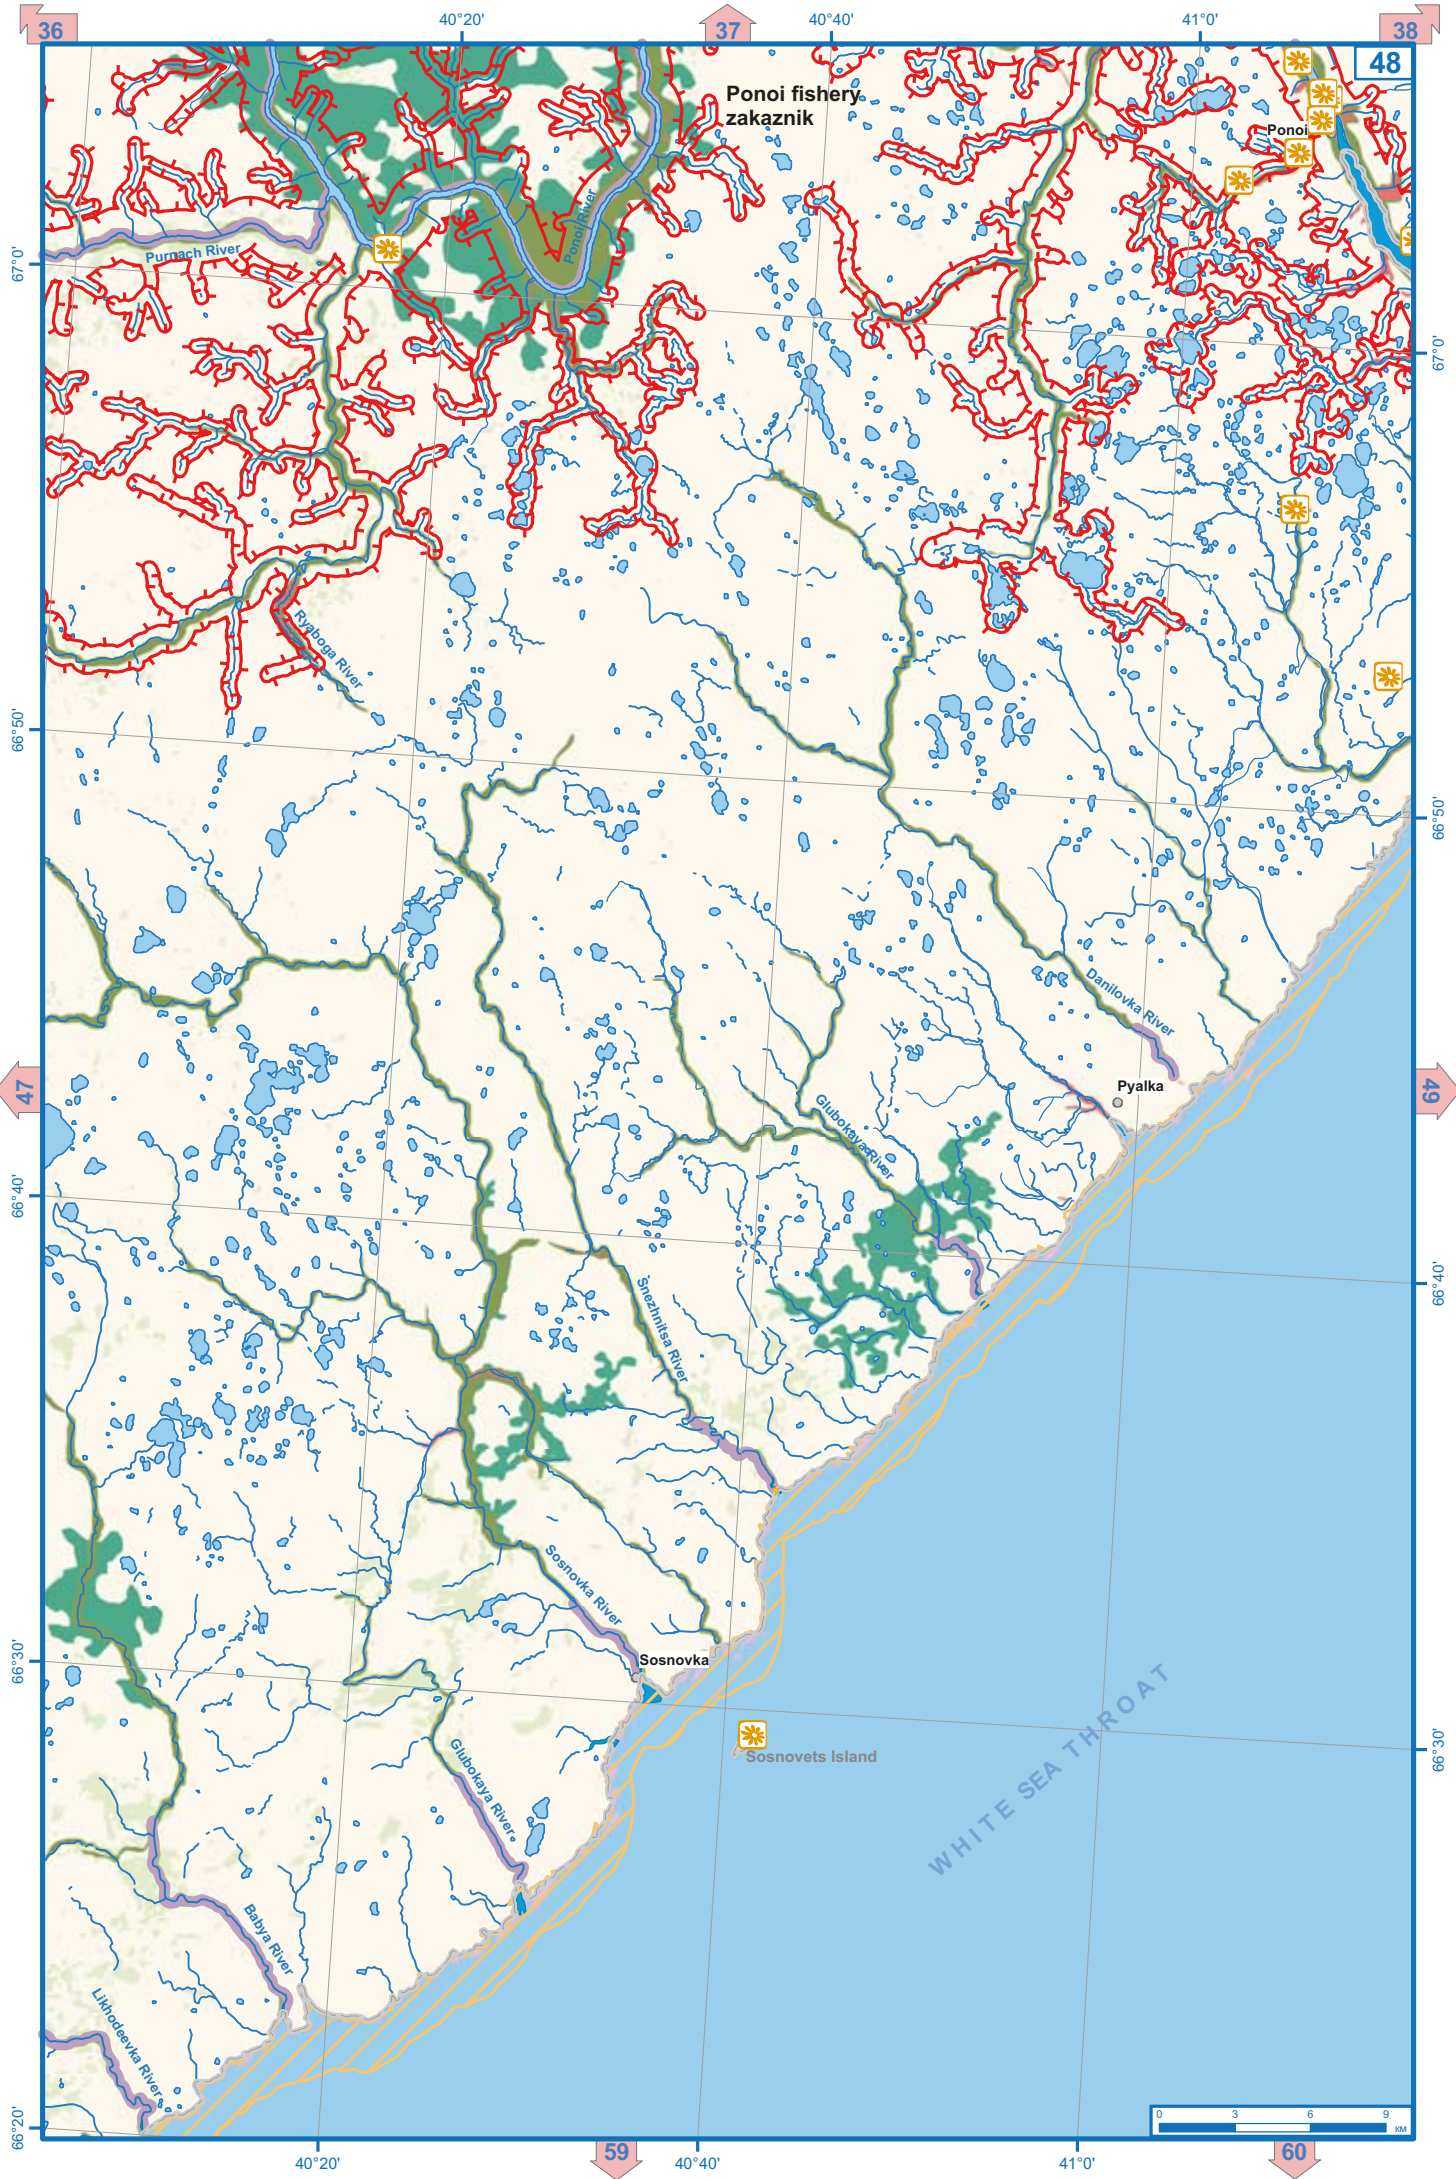

Usk-Pyalitsa River

Pultong River

Likhodevitsa River

Babye Lake

Dolgoye Lake

67°0'

67°0'

66°50'

66°50'

66°40'

66°40'

66°30'

66°30'

WHITE SEA

Morzhovets Island

MORZHOVAYA SALMA GULF