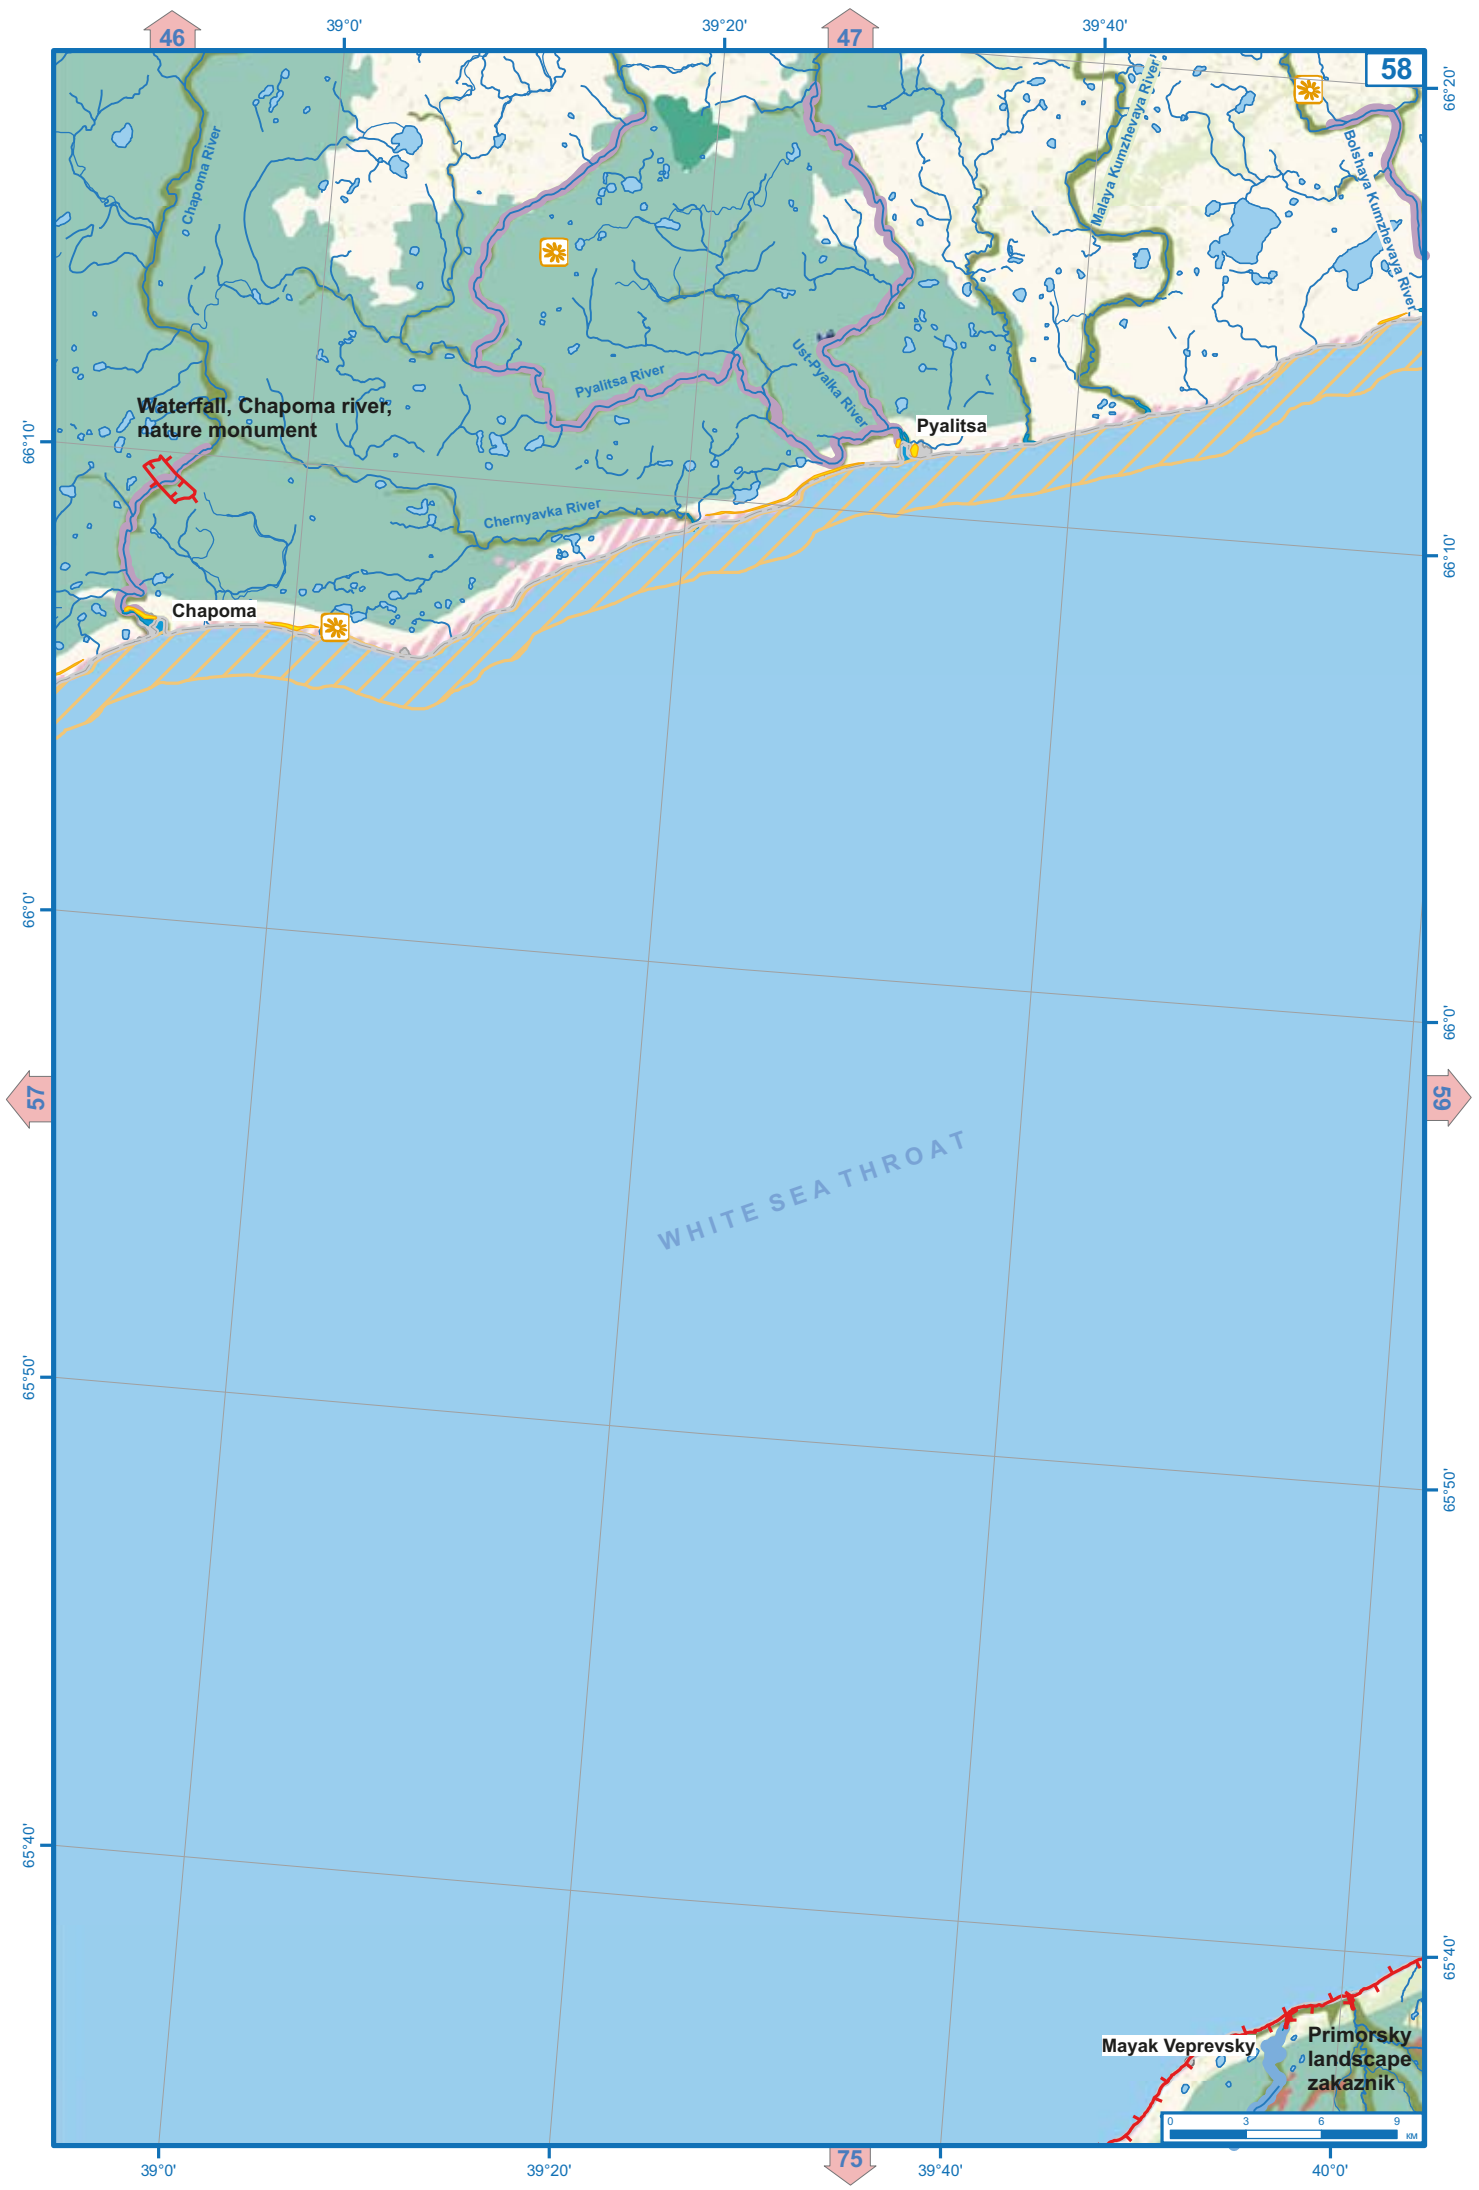

Tetrino

WHITE SEA

58

74

38°0'

38°20'

38°40'

65°40'

65°50'

66°0'

66°10'

66°10'

66°0'

65°50'

65°40'

WHITE SEA

Primorsky
landscape
zakaznik

Soyana
biological
zakaznik

49

42°40'

50

43°0'

43°20'

61

66°20'

66°20'

66°10'

66°10'

66°0'

66°0'

65°50'

65°50'