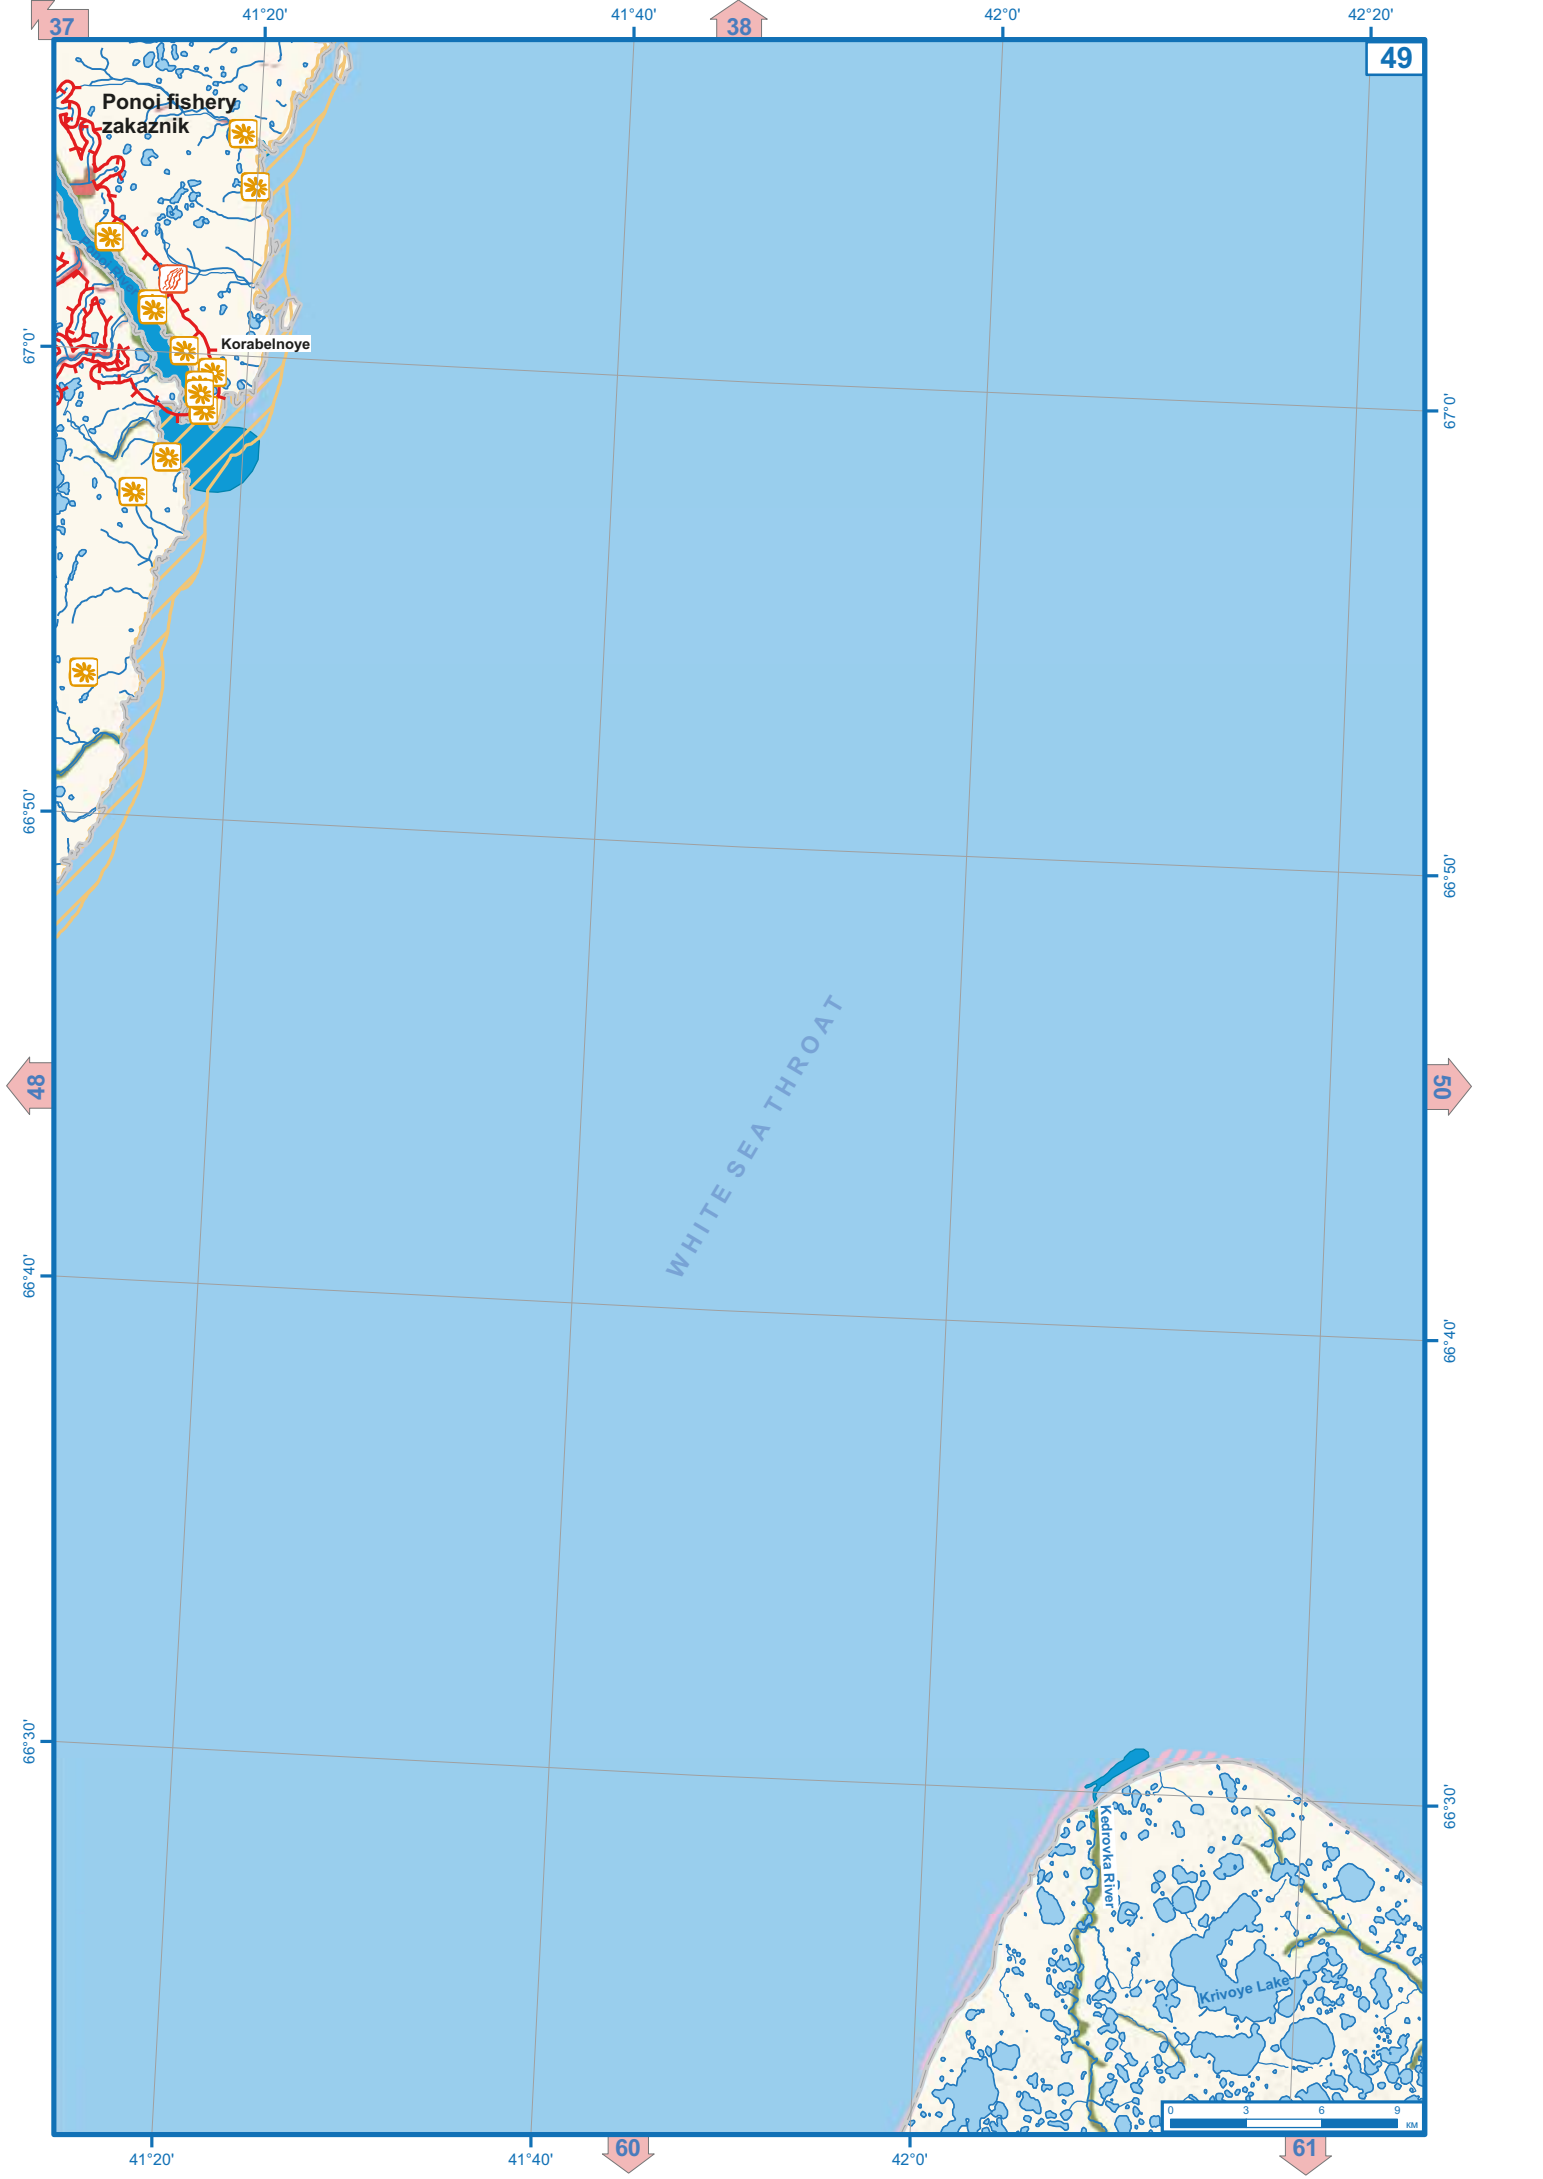

Usk-Pyalitsa River

Pultong River

Likhodevitsa River

Babye Lake

Dolgoye Lake

67°0'

67°0'

66°50'

66°50'

66°40'

66°40'

66°30'

66°30'

WHITE SEA

Morzhovets Island

MORZHOVAYA SALMA GULF

MEZEN GULF

Murcha River

49

61

62

33°40'

42

34°20'