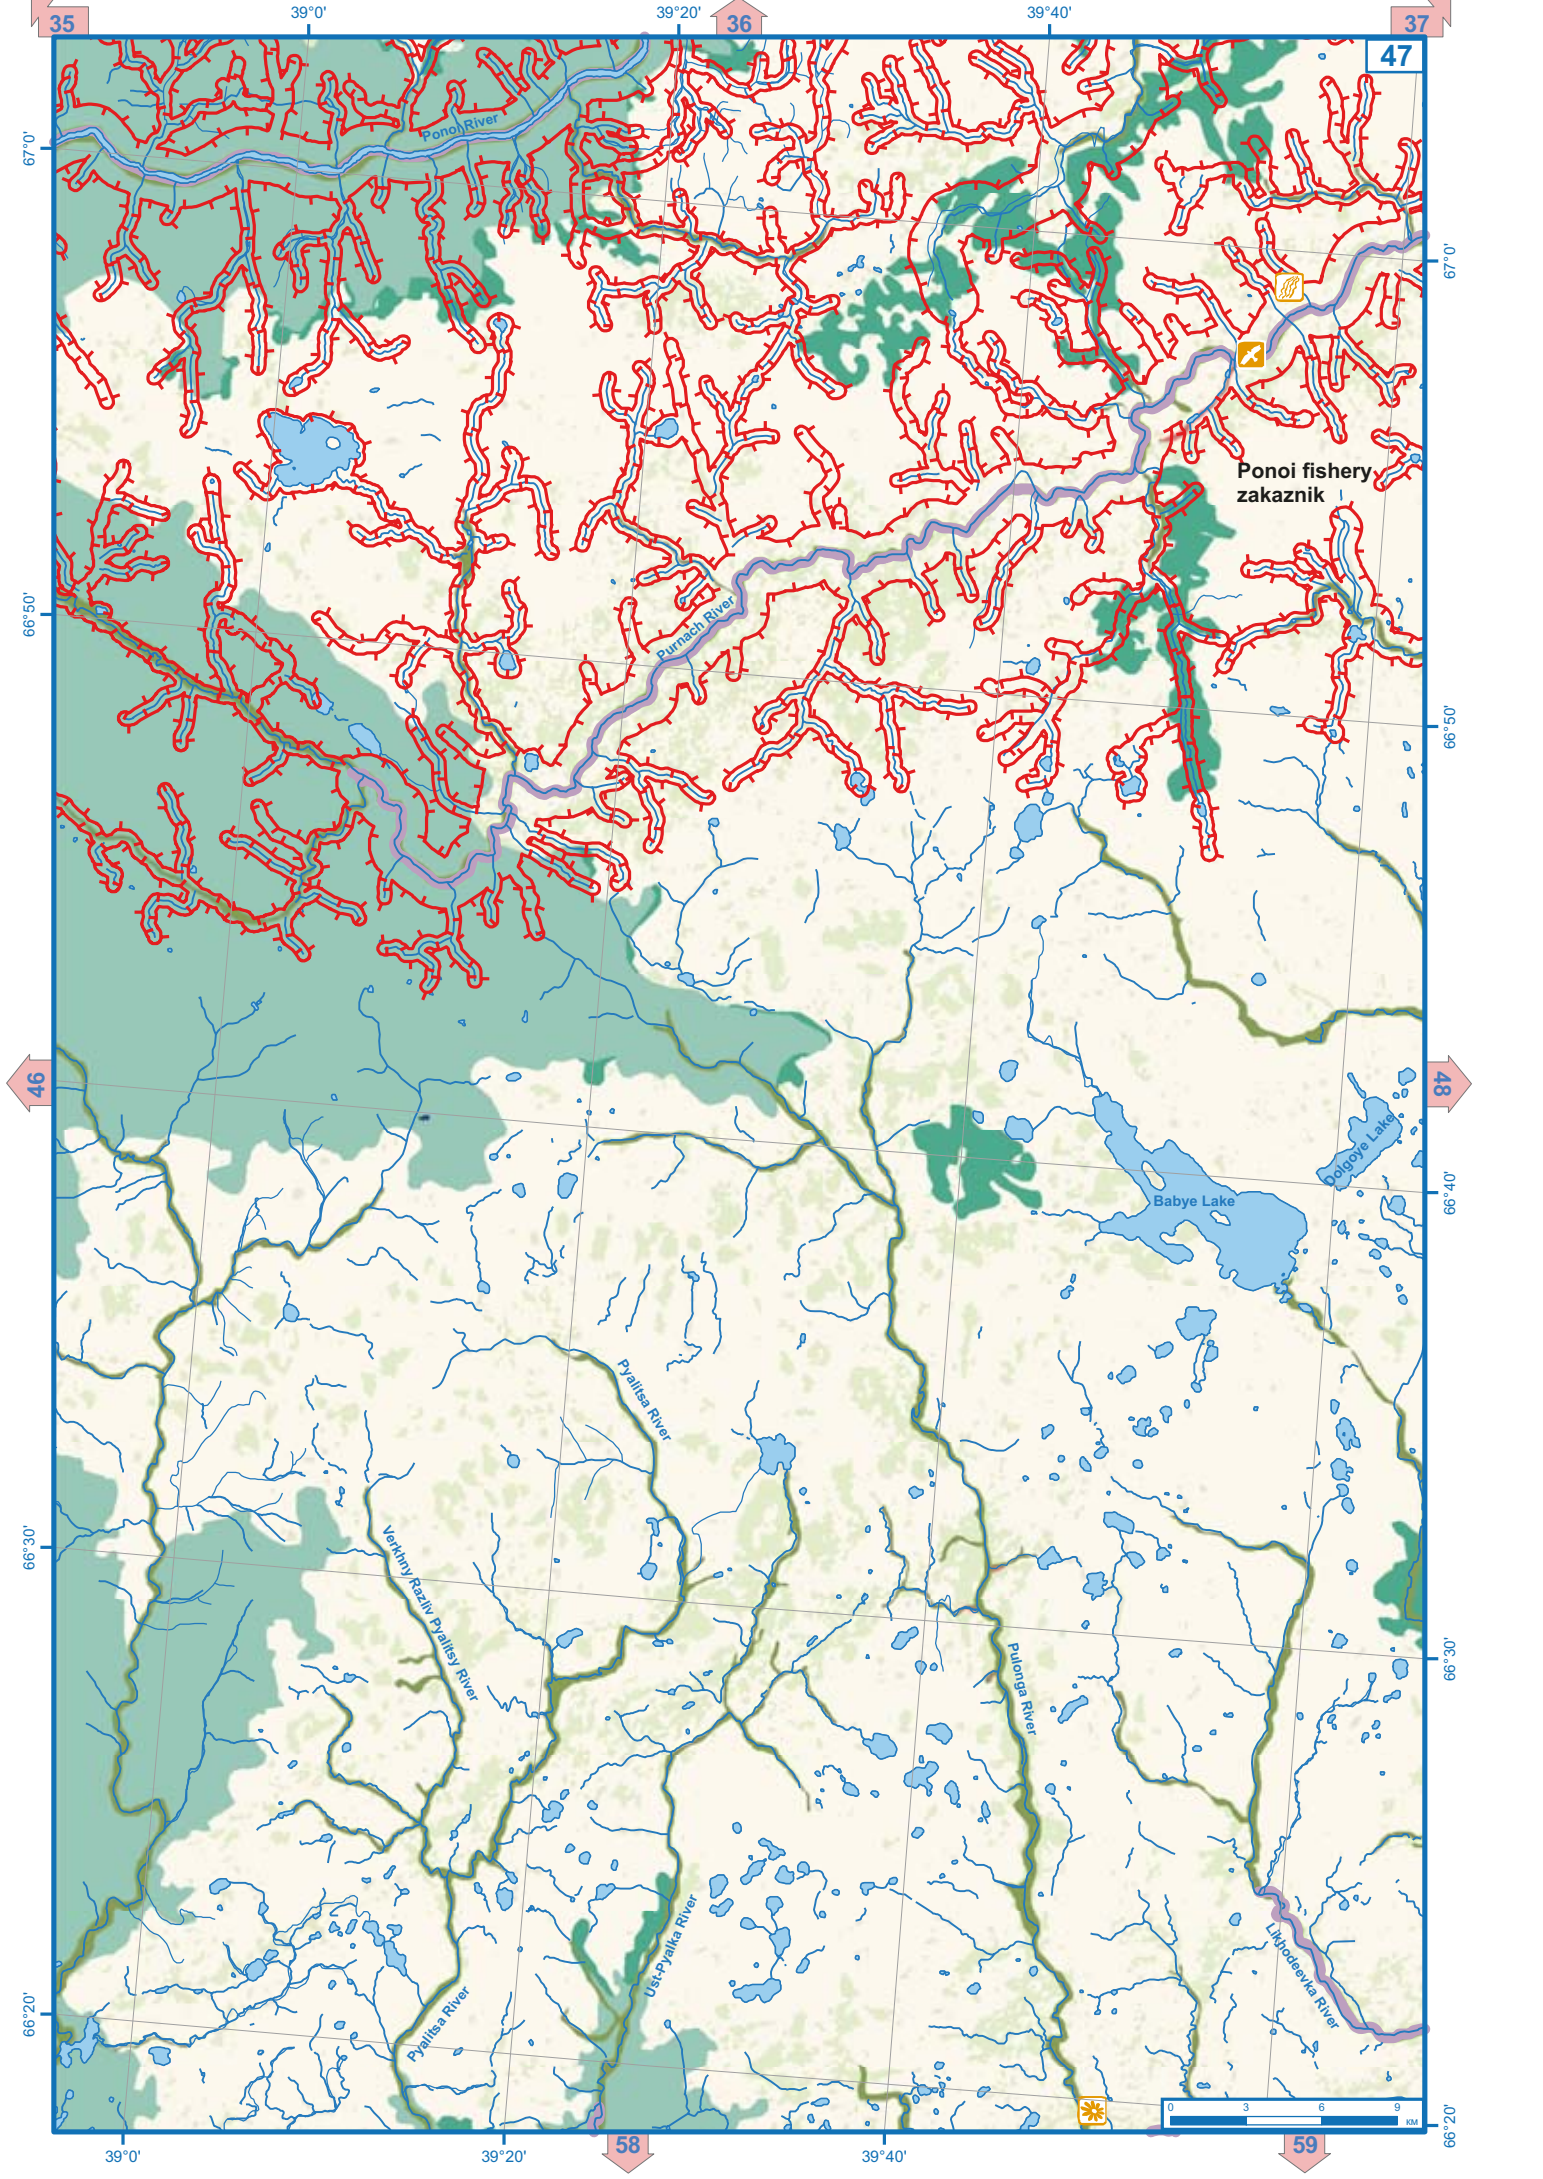

KANDALAKSHA GULF

Planned zakaznik Gridino

Ponoj River

Purnach River

Ponoj fishery zakaznik

Pyalitsa River

Vostokny Razliv Pyalitsy River

Pyalitsa River

Usk-Pyalitsa River

Pultong River

Likhodevitsa River

Babye Lake

Dolgoye Lake

67°0'

67°0'

66°50'

66°50'

66°40'

66°40'

66°30'

66°30'

WHITE SEA

Morzhovets Island

MORZHOVAYA SALMA GULF

65°50'

66°0'

66°10'

66°10'

66°0'

65°50'

65°40'

WHITE SEA