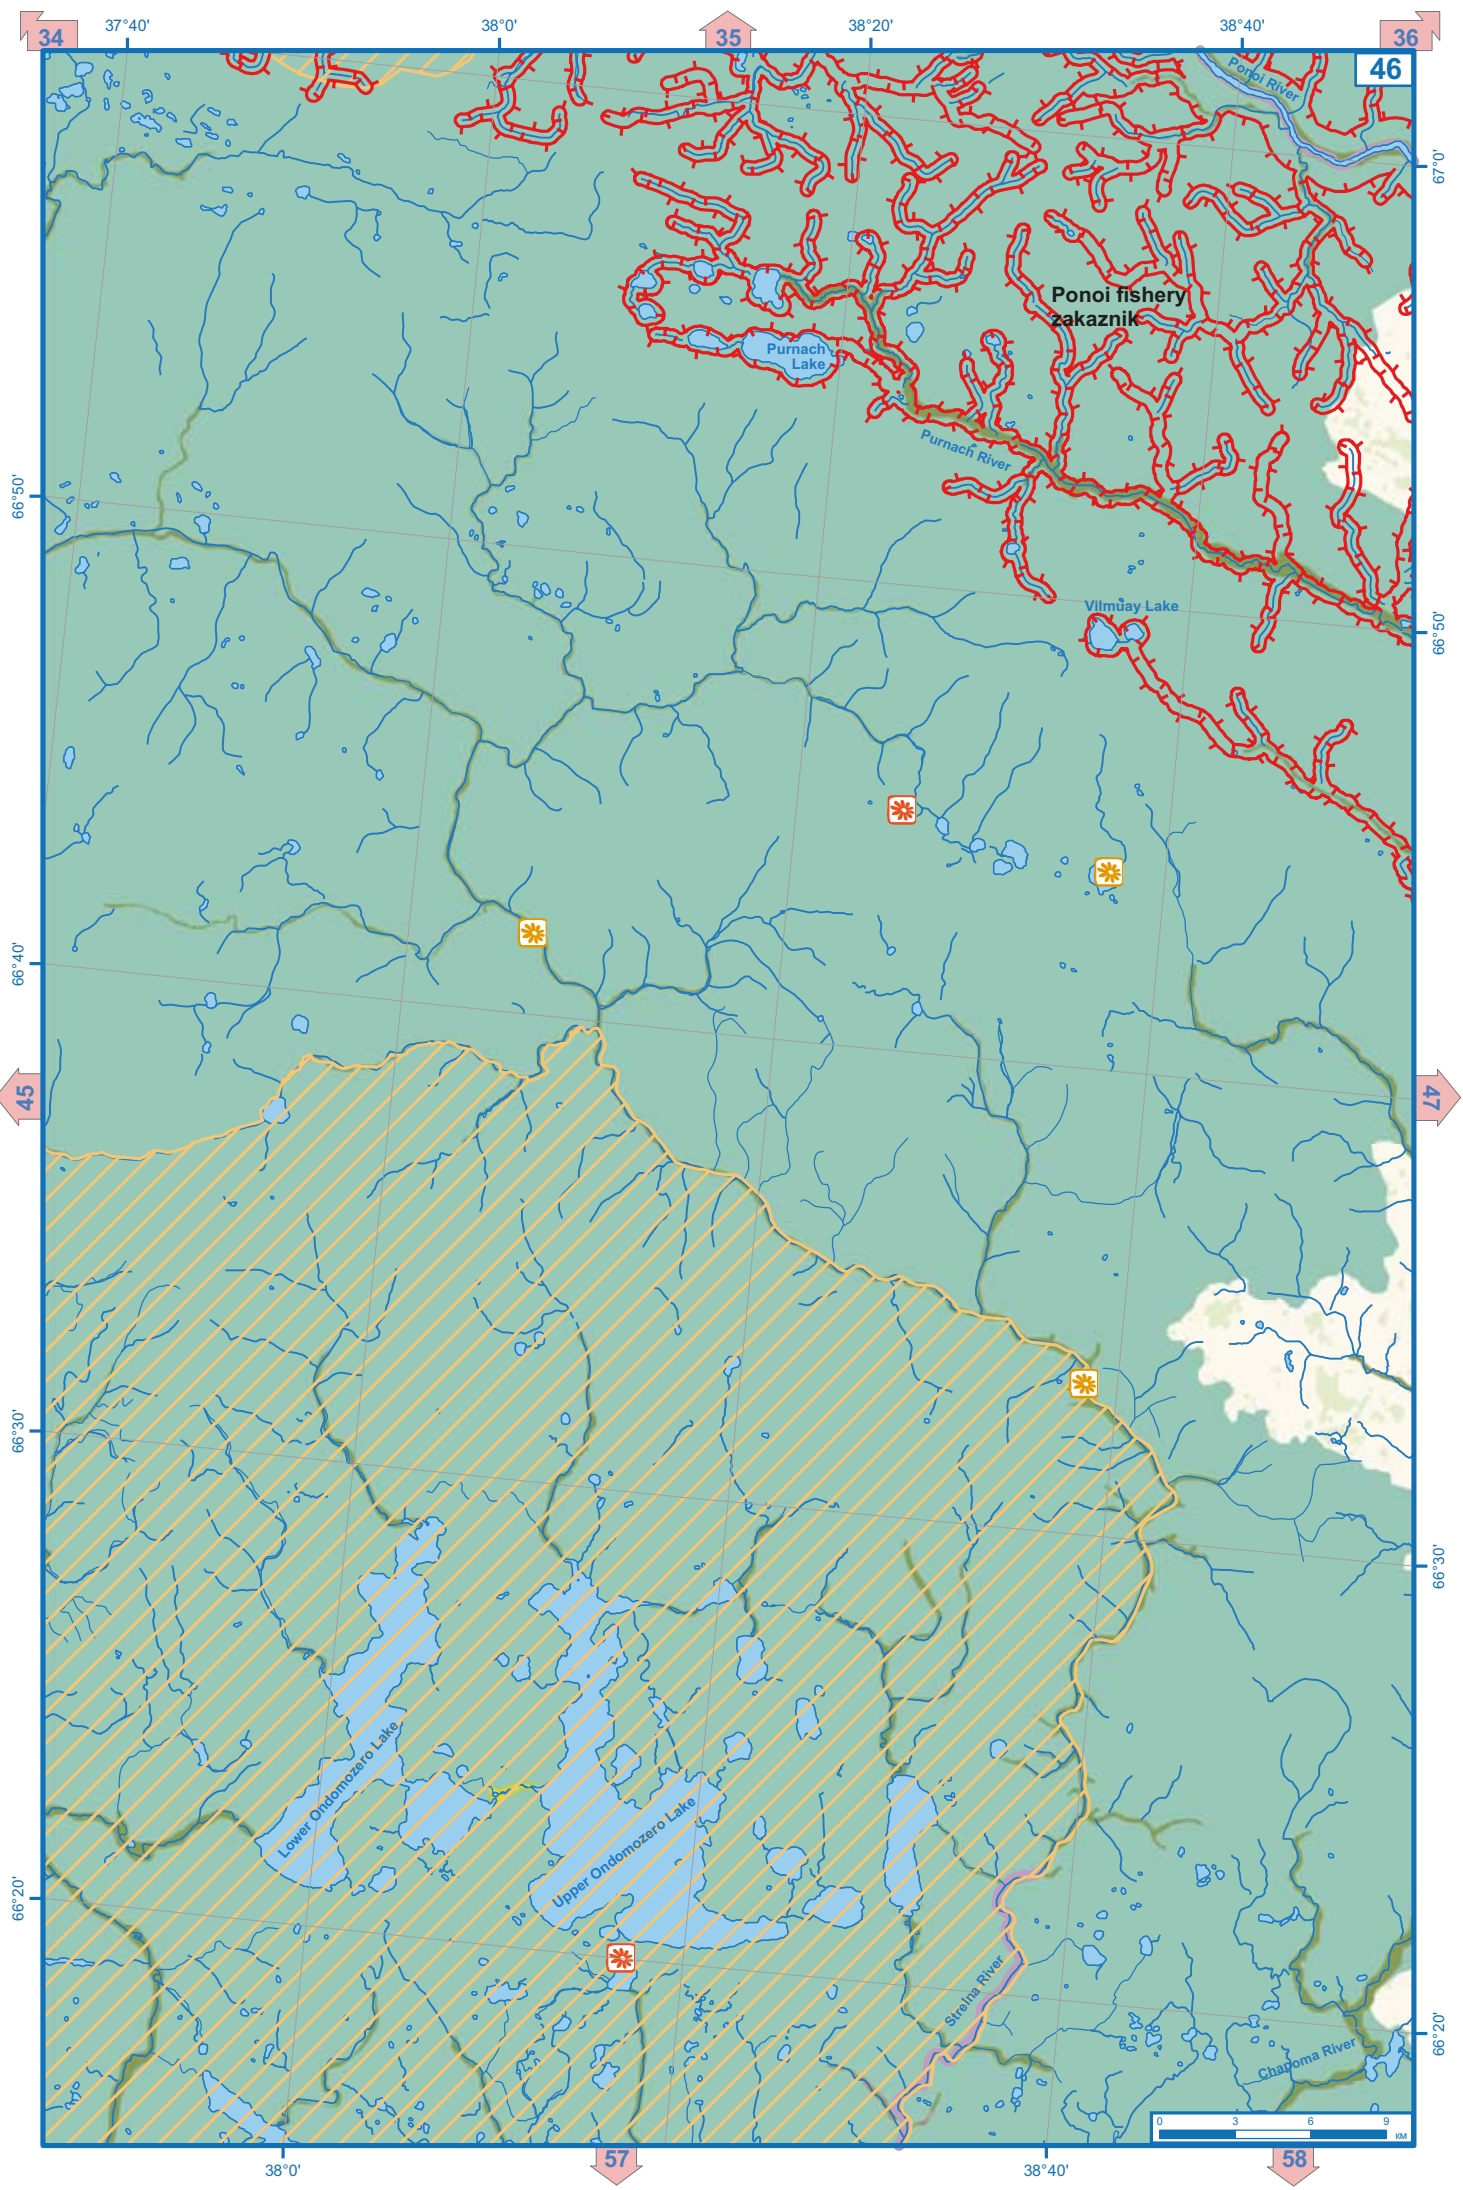

Fluorites, Elokorgovsky Navolok Cape, nature monument

UMBA

SOSNOVAYA BAY

Planned nature monument Häm-Ruchey

Planned nature monument Spring fen, Turyi Cape

Kandalaksha Strict Nature Reserve (Turyi Cape)

Olenitsa

KANDALAKSHA GULF

Planned zakaznik Gridino

Ponoj River

Purnach River

Ponoj fishery zakaznik

Pyalitsa River

Vostokny Razliv Pyalitsy River

Pyalitsa River

Usk-Pyalitsa River

Pultong River

Likhodevitsa River

Babye Lake

Dolgoye Lake

67°0'

67°0'

66°50'

66°50'

66°40'

66°40'

66°30'

66°30'

WHITE SEA

Morzhovets Island

MORZHOVAYA SALMA GULF