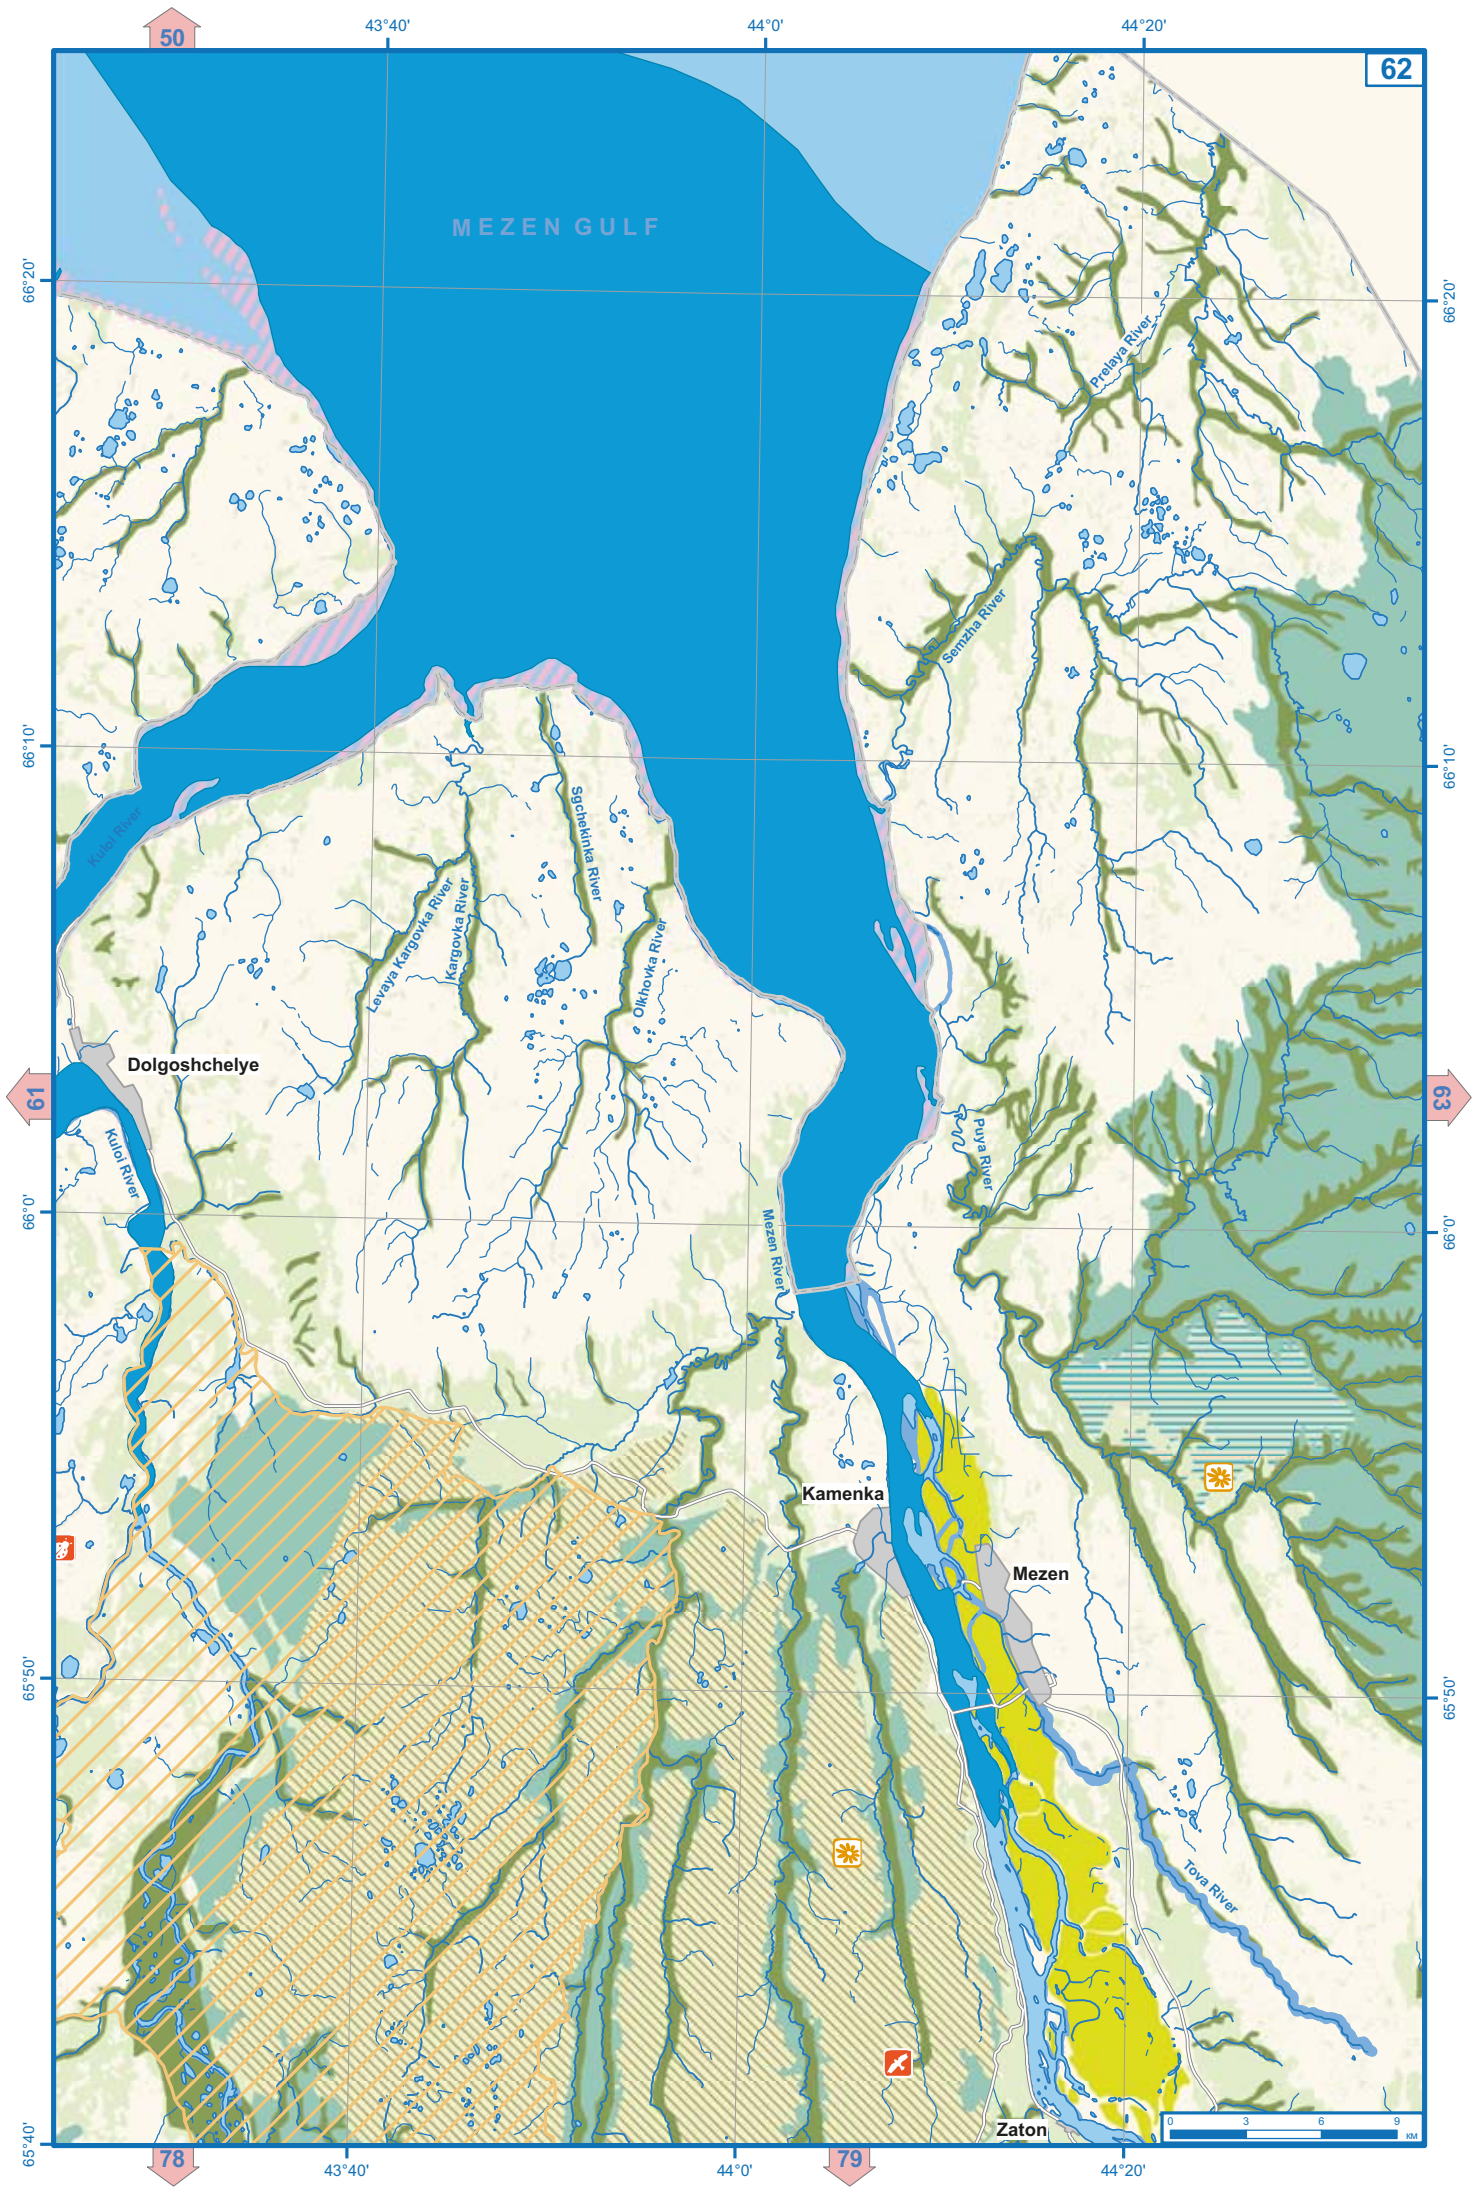

65°50'

66°0'

66°10'

66°10'

66°0'

65°50'

65°40'

WHITE SEA

66°20'

66°20'

66°10'

66°10'

66°0'

66°0'

65°50'

65°50'

65°40'

65°40'

60

62

77

78

Soyana biological zakaznik

50

43°40'

44°0'

44°20'

62

66°20'

66°20'

66°10'

66°10'