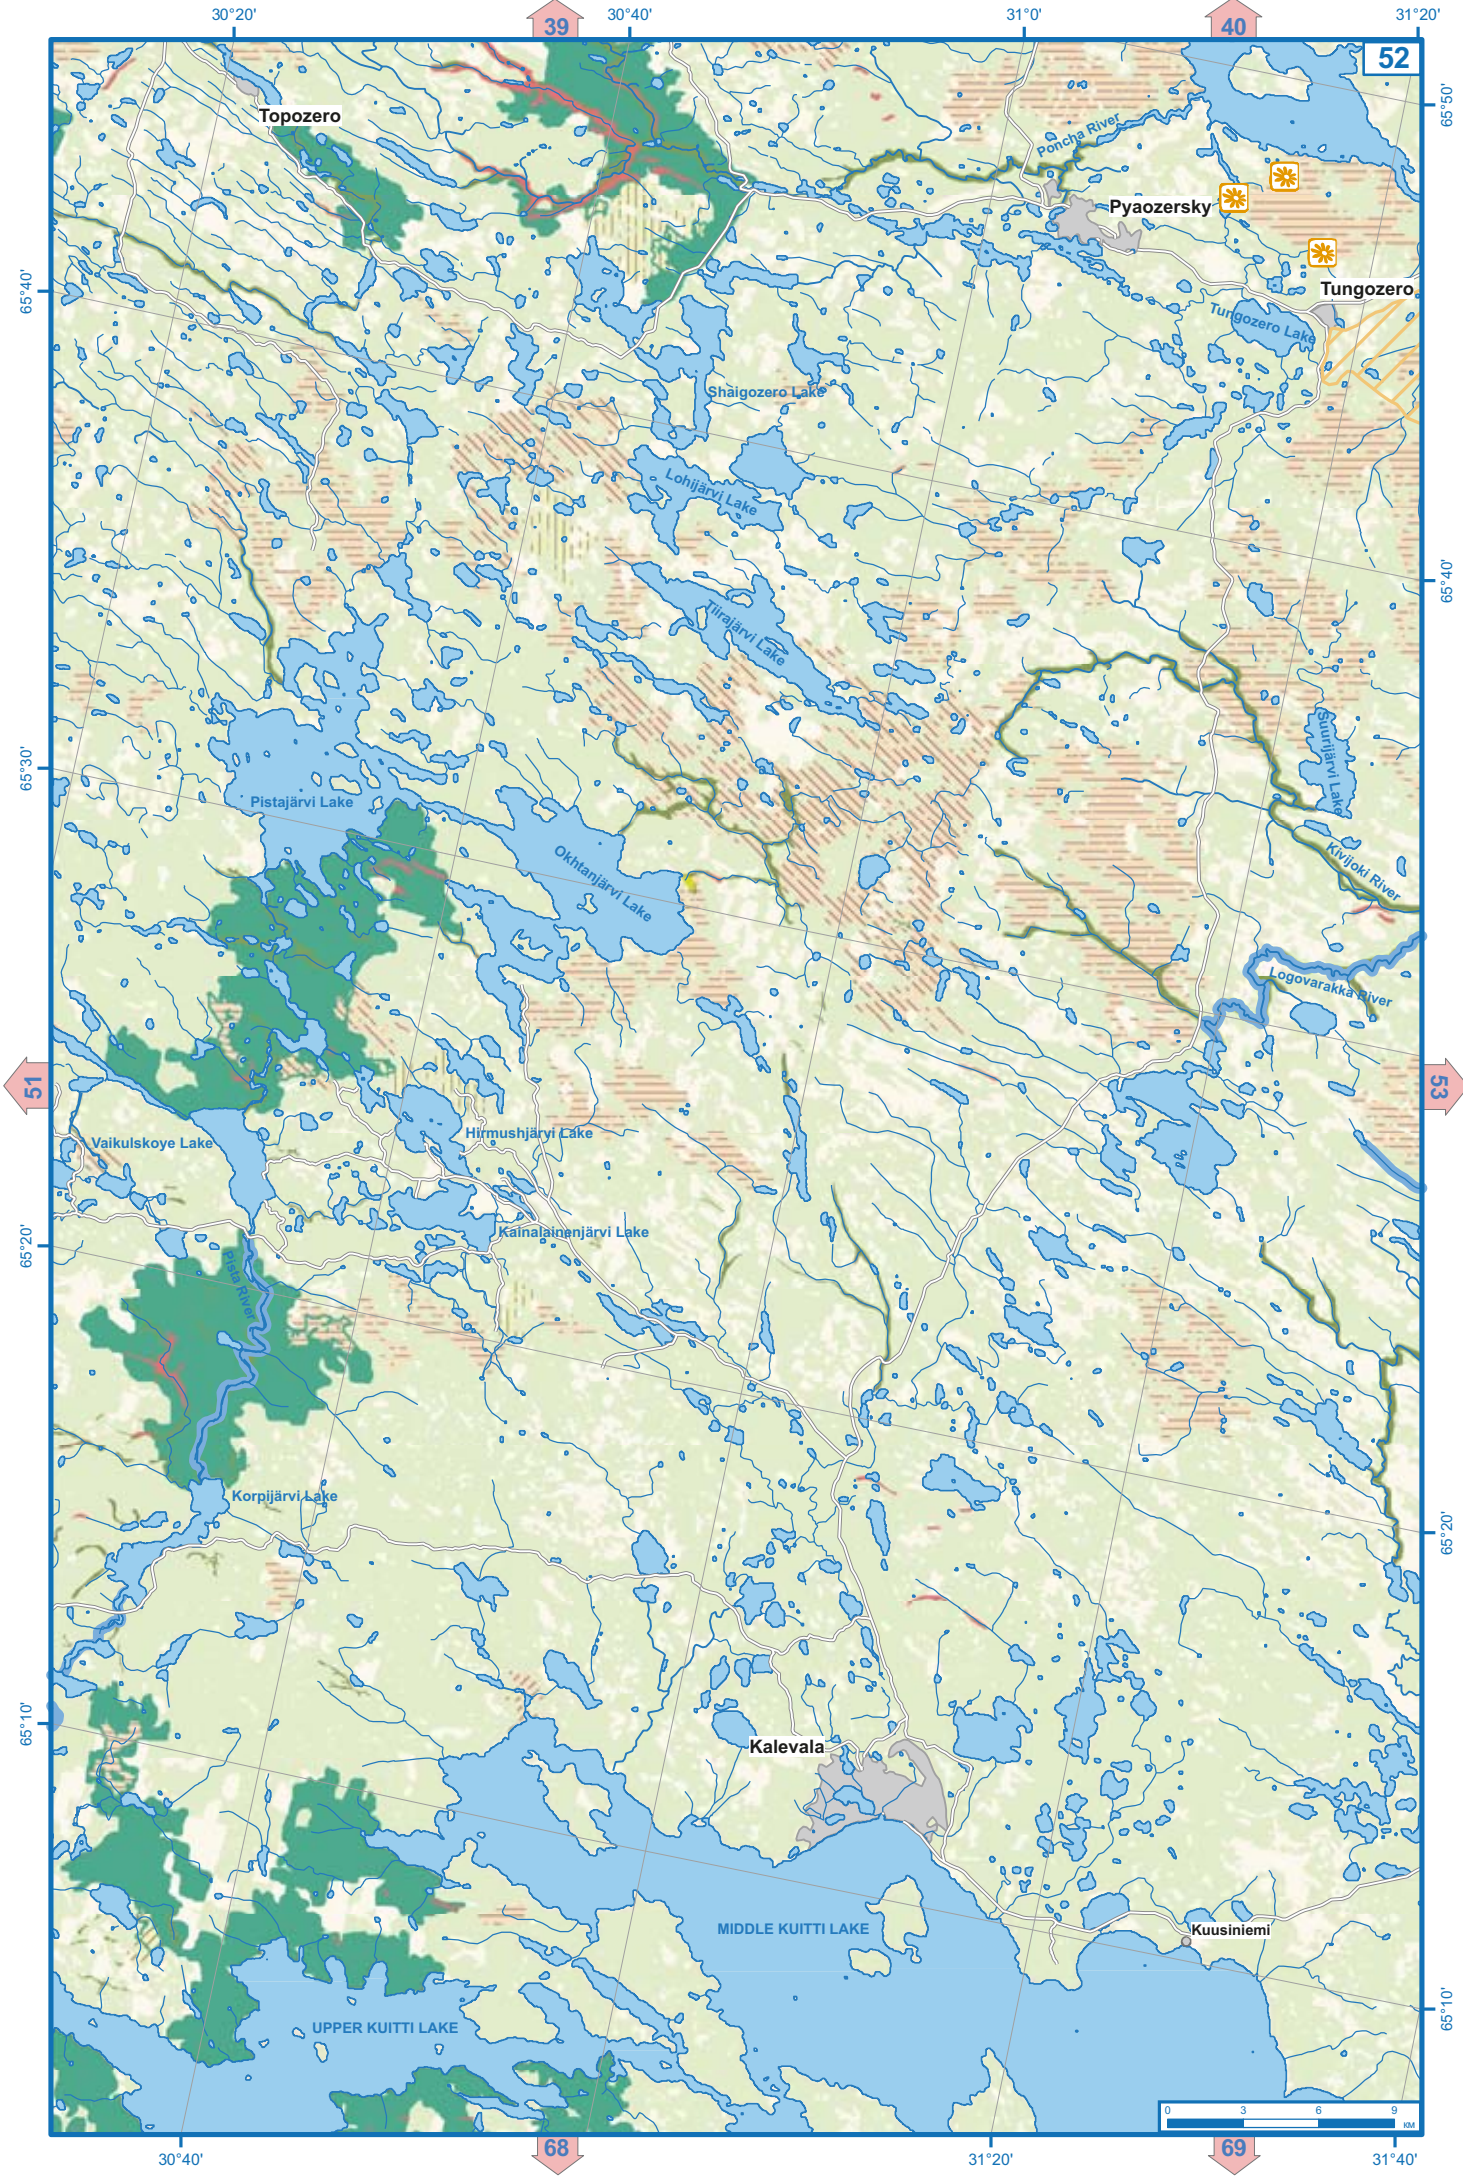

66°50'

66°40'

66°40'

66°30'

66°30'

WHITE SEA

Morzhovets Island

MORZHOVAYA SALMA GULF

MEZEN GULF

Murcha River

49

61

62

33°40'

42

34°20'