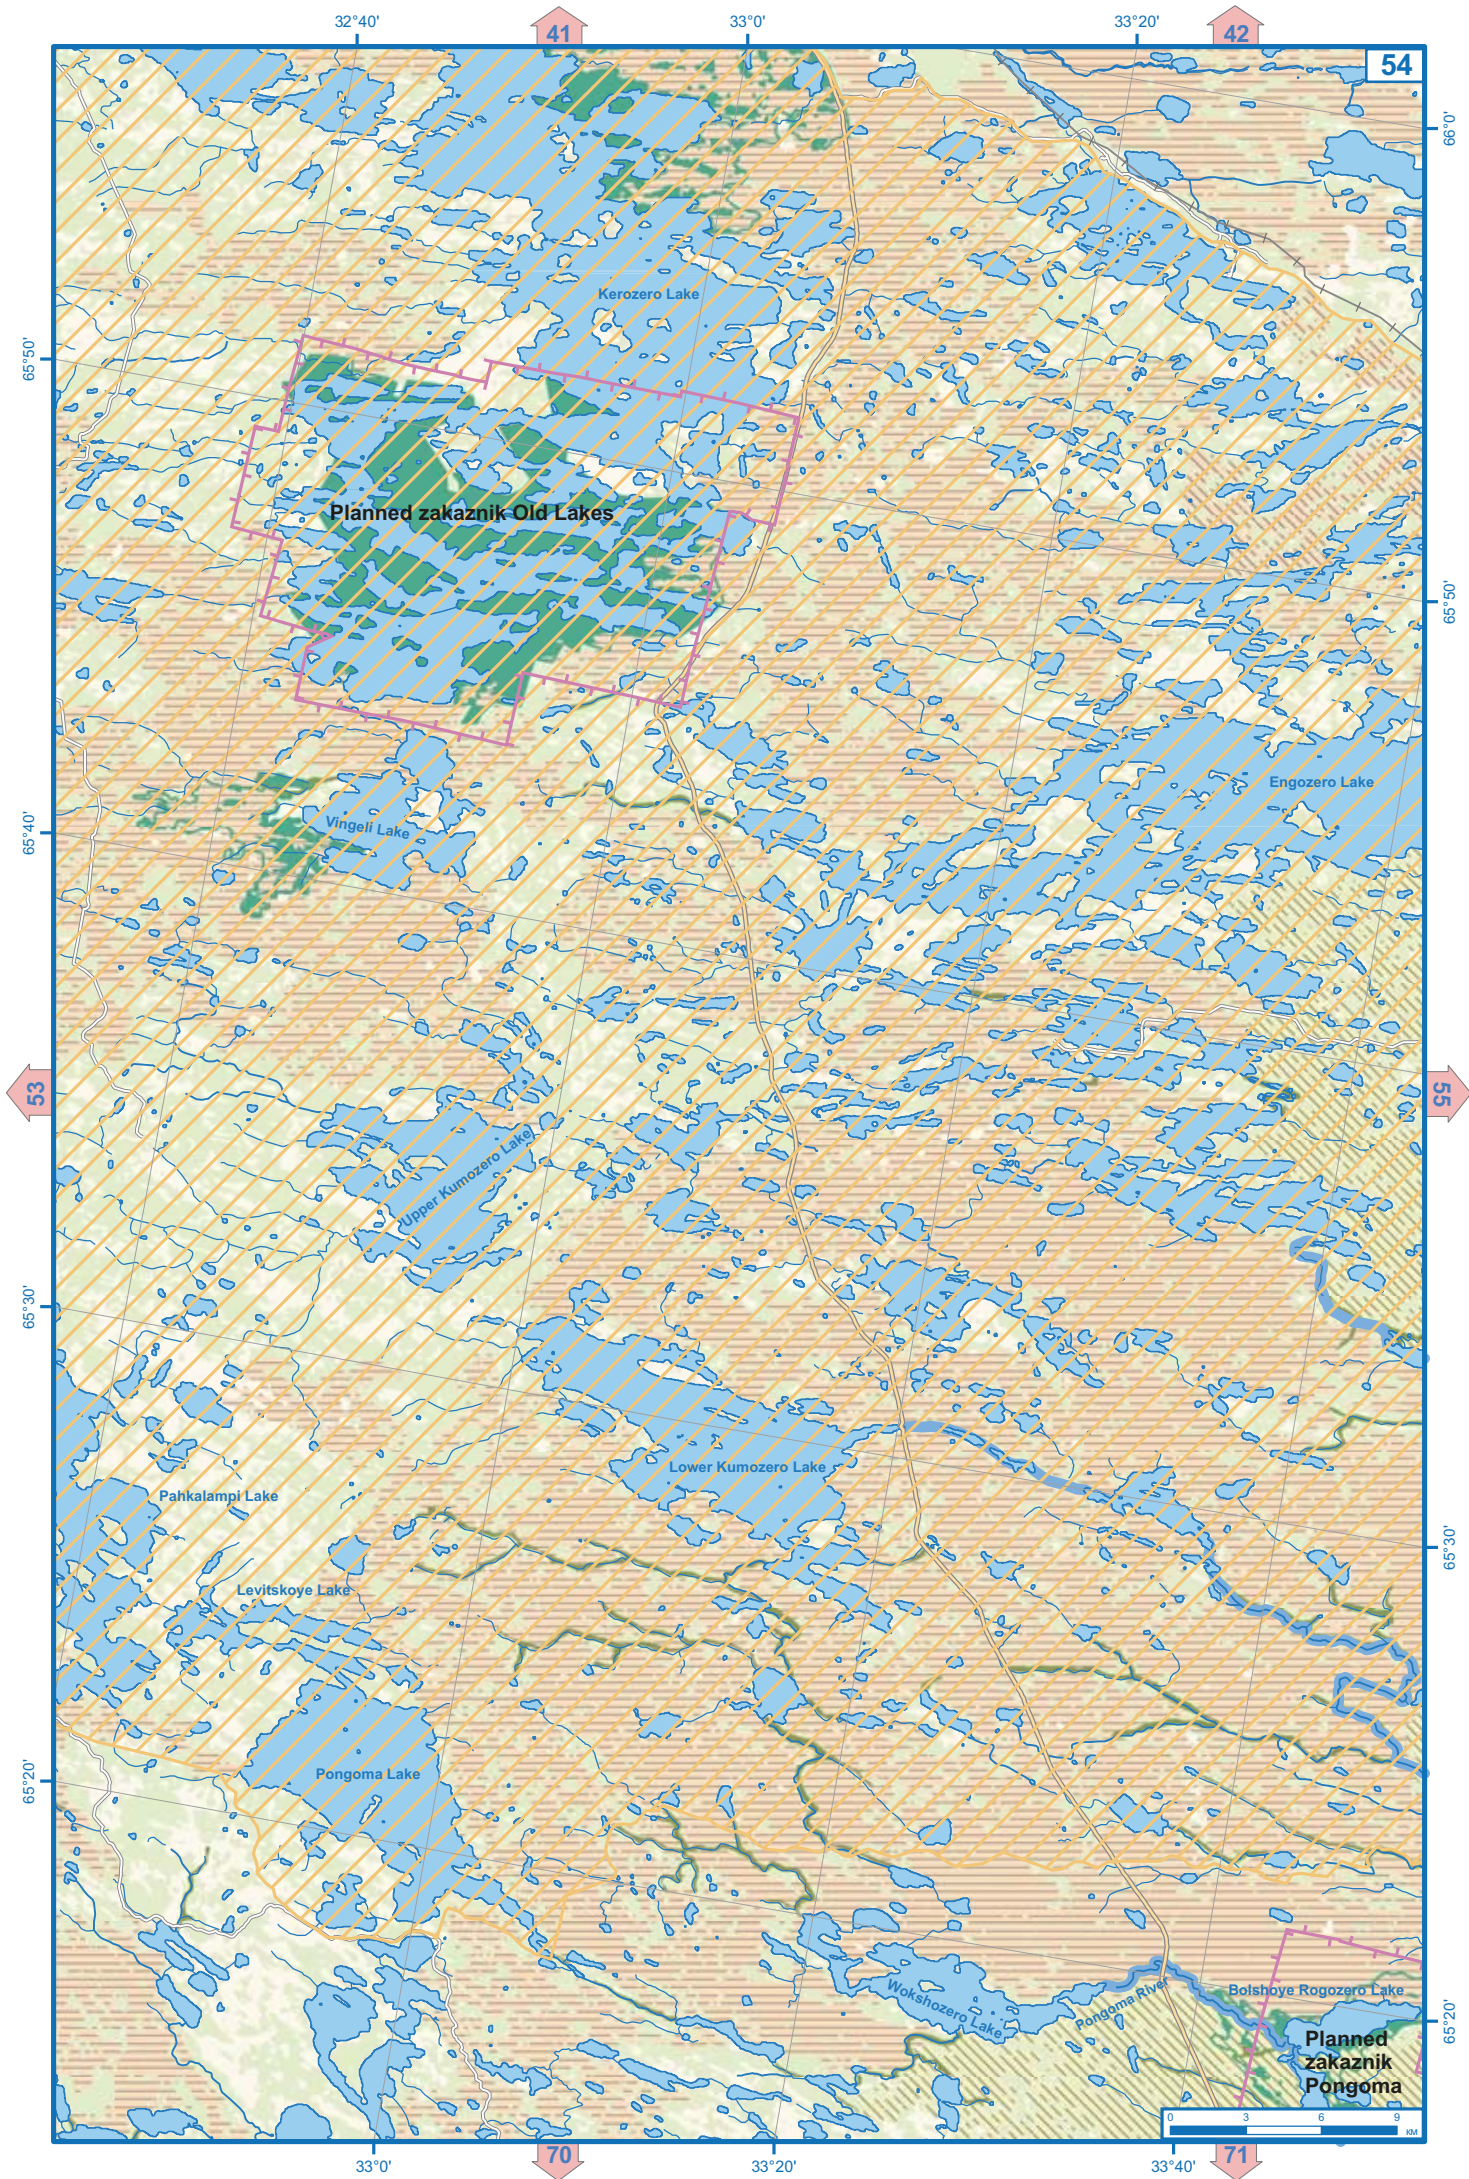

66°50'

66°40'

66°40'

66°30'

66°30'

WHITE SEA

Morzhovets Island

MORZHOVAYA SALMA GULF

MEZEN GULF

Murcha River

49

61

62

33°40'

42

34°20'

65°50'

65°40'

65°30'

Syrovatka zakaznik

Khebnaya River

Induksa River

65°30'

65°30'