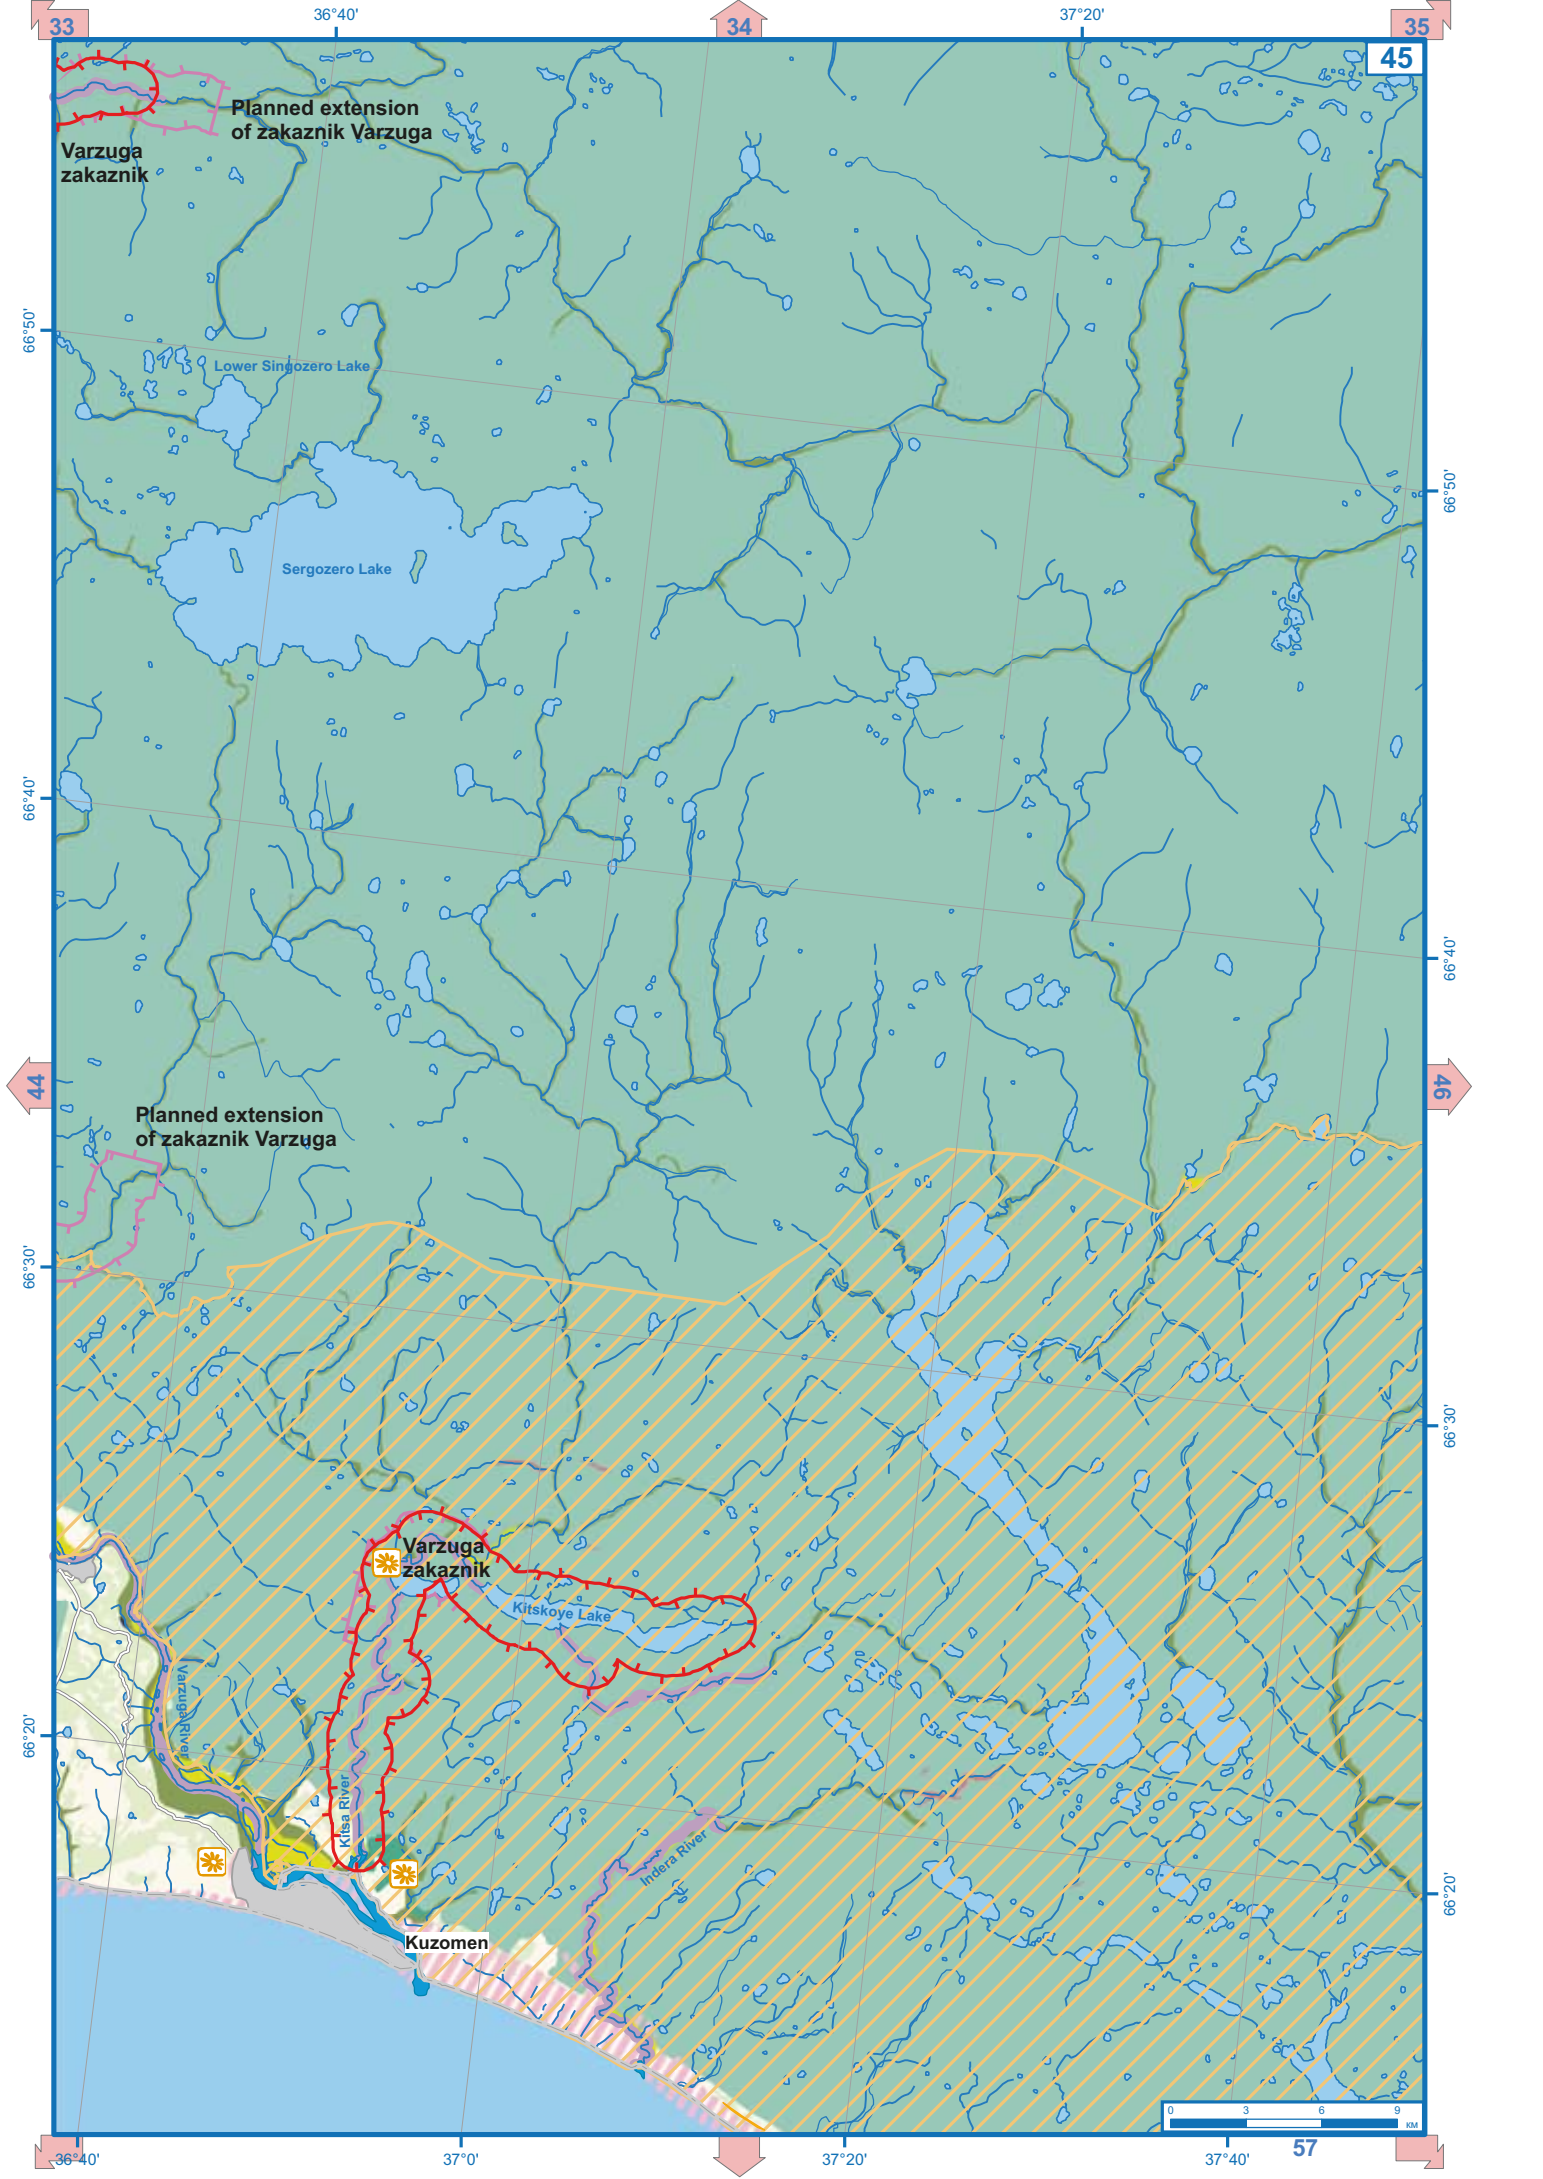

Fluorites, Elokorgovsky Navolok Cape, nature monument

UMBA

SOSNOVAYA BAY

Planned nature monument Häm-Ruchey

Planned nature monument Spring fen, Turyi Cape

Kandalaksha Strict Nature Reserve (Turyi Cape)

Olenitsa

KANDALAKSHA GULF

Planned zakaznik Gridino

Ponoj River

Purnach River

Ponoj fishery zakaznik

Pyalitsa River

Vostokny Razliv Pyalitsy River

Pyalitsa River

Usk-Pyalitsa River

Pultong River

Likhodevitsa River

Babye Lake

Dolgoye Lake

67°0'

67°0'

66°50'